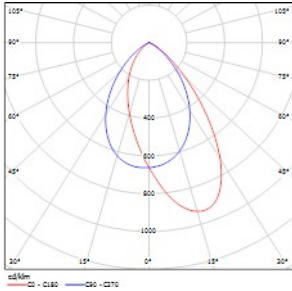

ELANA II - MODEL: DWF31

Recessed Ceiling Luminaires

WAC

PROJECT:

TYPE:

MODEL :	<u>DWF31-LM07E-30WBWT</u>	<u>DWF31-LM10E-30WBWT</u>
BEAM ANGLE:	<u>/</u>	<u>/</u>
POWER:	<u>9 W</u>	<u>11 W</u>
LUMES:	<u>196 lm</u>	<u>241 lm</u>
CBCP:	<u>/</u>	<u>/</u>
EFFICACY:	<u>22 lm/W</u>	<u>28 lm/W</u>