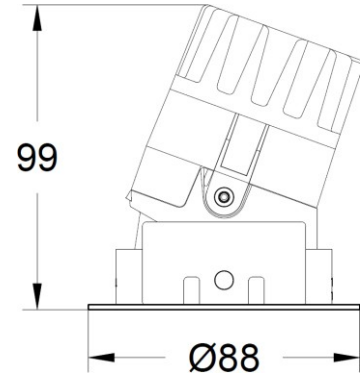

Line D

Product Description

ELANA series tube lights, focusing on the hotel room field. Equipped with a wall washing and light distribution system, it ensures uniform wall washing while utilizing step antiglare technology to provide a comfortable light environment.

Product Features

- Body Material : Aluminum alloy die-casting lamp body
- Optical System: Lens+step antiglare frame
- Finish : electrostatic powder coating
- Adjustable Angle: /
- Accessories: /
- Certification: CCC
- IP Rating: IP20
- Insulation Level: Class II
- Operating Temperature: -20°C~40°C

Product Specifications

- Cut size Ø78mm
- Ceiling Thickness: 1mm~25mm
- Light blocking / angle: /
- LED Type: COB
- Source Lm: 800lm/7W 3000K;1100lm/10W 3000K
- LED lifetime: >50000h-L70 /B10-Ta25°C(LM-80/TM-21)
- CCT/CRI: 2700K/ 3000K/ 4000K, Ra90
- SDCM : 3 SDCM
- Input : 220V~240V AC / 50Hz
- Dimming: No dimming/0-10V (compatibility testing must be conducted with the project site system in advance)
- Net Weight: 0.65Kg without packing

Order Model

Model	Size	Trim	LED	Driver	CCT	Beam	Reflector	Finish
DWF	3	1	LM07	E On-Off	27 2700K	W Wall washer	B Black	WT
Downlight	3"	Round Trim	COB 7W	D 0-10V	30 3000K			White
Wall washer			LM10	Dimming	40 4000K			
F series			COB 10W					

Example: DWF31-LM07E-30WBWT

Accessories:

/

WAC Lighting

www.waclighting.com (US)
www.waclighting.com.cn (China)

Headquarters

44 Harbor Park Drive • Port Washington, NY
Phone (516) 515.5000 • Fax (516) 515.5050

WAC Lighting(Shanghai)

14,Lane 299, Bi Sheng Road,Shanghai 201204
Phone (86.21) 3393.3558 • Fax (86.21) 3362.1598