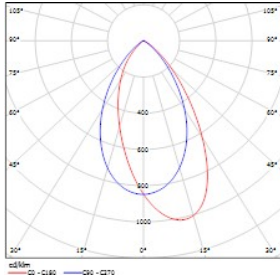

ELANAI - MODEL: DWF35

Recessed Ceiling Luminaires

WAC

PROJECT:

TYPE:

MODEL :	<u>DWF35-LM07E-30WBWT</u>	<u>DWF35-LM10E-30WBWT</u>
BEAM ANGLE:	<u>/</u>	<u>/</u>
POWER:	<u>9 W</u>	<u>11 W</u>
LUMES:	<u>164 lm</u>	<u>201 lm</u>
CBCP:	<u>/</u>	<u>/</u>
EFFICACY:	<u>18 lm/W</u>	<u>21 lm/W</u>