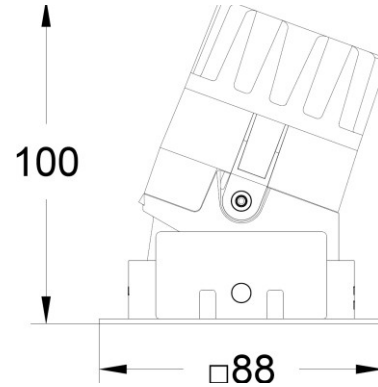

Line D

Product Description

ELANA series tube lights, focusing on the hotel room field. Equipped with a wall washing light distribution system, it ensures uniform wall washing while utilizing step antiglare technology to provide a comfortable lighting environment.

Product Features

- Body Material : Aluminum alloy die-casting lamp body
- Optical System: Lens+step antiglare frame
- Finish : electrostatic powder coating
- Adjustable Angle : /
- Accessories: /
- Certification: CCC
- IP Rating: IP20
- Insulation Level: Class II
- Operating Temperature: -20°C~40°C

Product Specifications

- Cut size : Ø78mm
- Ceiling Thickness: 1mm~25mm
- Light blocking angle: /
- LED Type: COB
- Source Lm: 800lm/7W 3000K;1100lm/10W 3000K
- LED lifetime: >50000h-L70 /B10-Ta25°C(LM-80/TM-21)
- CCT/CRI: 2700K/ 3000K/ 4000K, Ra90
- SDCM: 3 SDCM
- Input: 220V~240V AC / 50Hz
- Dimming: No dimming/0-10V (compatibility testing must be conducted with the project site system in advance)
- Net Weight: 0.65Kg, without packing

Order Model

Model	Size	Trim	LED	Driver	CCT	Beam	Reflector	Finish
DWF	3	5	LM07	E On-Off	27 2700K	W Wall washer	B Black	WT White
Downlight	3"	Square Trim	COB 7W	D 0-10V	30 3000K			
Wallwasher			LM10	Dimming	40 4000K			
F series			COB 10W					

Example: DWF35-LM07E-30WBWT

Accessories:

/