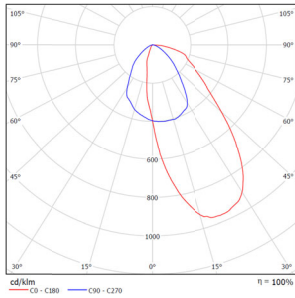

LIGHT DISTRIBUTION@3000K LUMINAIRE DATA

MODEL: DWP21-LD08E-30WBWT

BEAM ANGLE: /

POWER: 10W

LUMENS: 330lm

CBCP: /

EFFICACY: 33lm/W

FALCON SQUARE - MODEL: DWP31