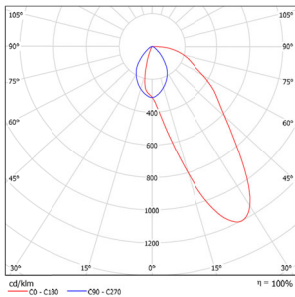

Accessory

/

LIGHT DISTRIBUTION@3000K LUMINAIRE DATA

MODEL:	DWP41-LM18E-30WBWT
BEAM ANGLE:	/
POWER:	21W
LUMENS:	1296lm
CBCP:	/
EFFICACY:	62lm/W

MODEL:	DWP41-LM25E-30WBWT
BEAM ANGLE:	/
POWER:	29W
LUMENS:	1605lm
CBCP:	/
EFFICACY:	55lm/W