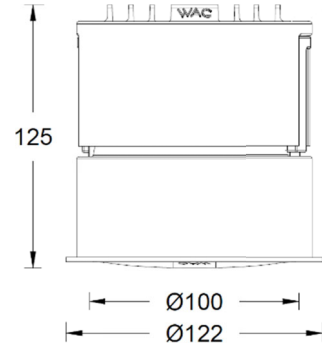

Line Drawing

Product Description

PLANA wall washing tube lamp, with exquisite and simple overall design, adopts LiteBrush optical system to ensure no dark areas on the top of the wall, evenly washes the wall, and has good anti glare effect. Mainly suitable for hotels and commercial areas.

Product Features

- Body Material: Die-cast aluminum body
- Optical System: LiteBrush light waterfall wall washing system
- Finish: Electrostatically powder coated
- Adjustable Angle: /
- Accessories: /
- Certification: CCC
- IP Rating: IP20
- Insulation Level: Class II
- Operating Temperature: -20°C~40°C

Product Specifications

- Cut-out: Ø116mm
- Ceiling Thickness: 1mm~40mm
- Shielding Angle: /
- LED Type: COB
- Source LM: 3000K: 2000lm/18W; 3100lm/25W
- LED Lifetime: >50000h-L70 /B10-Ta25°C(LM-80/TM-21)
- CCT/CRI: 2700K/3000K/3500K/4000K/5000K, Ra90
- SDCM: 3 SDCM
- Input: 220V~240V AC/50HZ
- Dimming: No dimming, 0-10V(compatibility testing must be conducted with the project site system in advance)
- Net Weight: 1.45Kg without packing

Order Model

Model	Size	Trim	LED	Driver	CCT	Beam	Reflector	Finish
DWP Downlight Wallwasher P series	4	1 Round Trim	LD18	E On-Off	27 2700K	W Wash	B Black	WT White
			COB 18W	D 0-10V	30 3000K			BK Black
			LM25	Dimming	35 3500K			
			COB 25W		40 4000k			
			LM25	N No Driver	50 5000K			
			COB 25W					

WAC Lighting
www.waclighting.com (US)
www.waclighting.com.cn (China)

Headquarters
44 Harbor Park Drive • Port Washington, NY
Phone (516) 515.5000 • Fax (516) 515.5050

WAC Lighting(Shanghai)
14,Lane 299, Bi Sheng Road, Shanghai 201204,China
Phone (86.21) 3393.3558 • Fax (86.21) 3362.1598

WAC Lighting reserves the right to periodically design and update products.2024-01-23