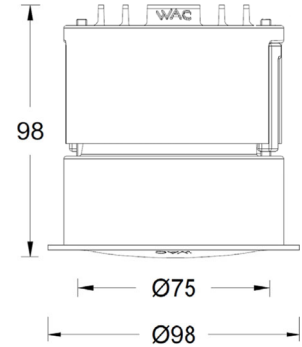

Line Drawing

Product Description

PLANA wall washing tube lamp, with exquisite and simple overall design, adopts LiteBrush optical system to ensure no dark areas on the top of the wall, evenly washes the wall, and has good anti glare effect. Mainly suitable for hotels and commercial areas.

Product Features

- Body Material: Die-cast aluminum body
- Optical System: LiteBrush light waterfall wall washing system
- Finish: Electrostatically powder coated
- Adjustable Angle: /
- Accessories: /
- Certification: CCC
- IP Rating: IP20
- Insulation Level: Class II
- Operating Temperature: -20°C~40°C

Product Specifications

- Cut-out: Ø93mm
- Ceiling Thickness: 1mm~35mm
- Shielding Angle: /
- LED Type: COB
- Source LM: 3000K: 1971lm/18W; 1463lm/13W
- LED Lifetime: >50000h-L70 /B10-Ta25°C(LM-80/TM-21)
- CCT/CRI: 2700K/3000K/3500K/4000K/5000K, Ra90
- SDCM: 3 SDCM
- Input: 220V~240V AC/50HZ
- Dimming: No dimming, 0-10V(compatibility testing must be conducted with the project site system in advance)
- Net Weight: 1.0Kg without packing

Order Model

Model	Size	Trim	LED	Driver	CCT	Beam	Reflector	Finish
DWP Downlight Wallwasher P series	3 3"	1 Round Trim	LD13	E On-Off	27 2700K	W Wash	B Black	WT White
			COB 13W	D 0-10V	30 3000K			BK Black
			LM18	Dimming	35 3500K			
			COB 18W		40 4000k			
			LM18	N No Driver	50 5000K			
			COB 18W					

WAC Lighting
www.waclighting.com (US)
www.waclighting.com.cn (China)

Headquarters
44 Harbor Park Drive • Port Washington, NY
Phone (516) 515.5000 • Fax (516) 515.5050

WAC Lighting(Shanghai)
14,Lane 299, Bi Sheng Road, Shanghai 201204,China
Phone (86.21) 3393.3558 • Fax (86.21) 3362.1598

WAC Lighting reserves the right to periodically design and update products.2024-01-23