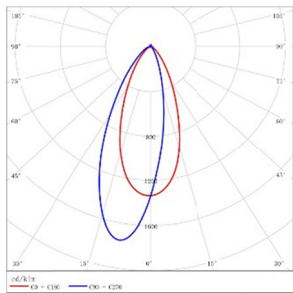

/

LIGHT DISTRIBUTION@3000K LUMINAIRE DATA

MODEL:	DWP51-LM32E-30WBWT
BEAM ANGLE:	/
POWER:	36W
LUMENS:	2561lm
CBCP:	/
EFFICACY:	71lm/W

MODEL:	DWP51-LM40E-30WBWT
BEAM ANGLE:	/
POWER:	43W
LUMENS:	3022lm
CBCP:	/
EFFICACY:	70lm/W