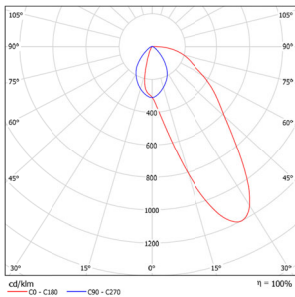

Accessory

/

LIGHT DISTRIBUTION@3000K LUMINAIRE DATA

MODEL:	DWP31-LM18E-30WBWT
BEAM ANGLE:	/
POWER:	21W
LUMENS:	844lm
CBCP:	/
EFFICACY:	40lm/W

MODEL:	DWP31-LM13E-30WBWT
BEAM ANGLE:	/
POWER:	15W
LUMENS:	604lm
CBCP:	/
EFFICACY:	40lm/W