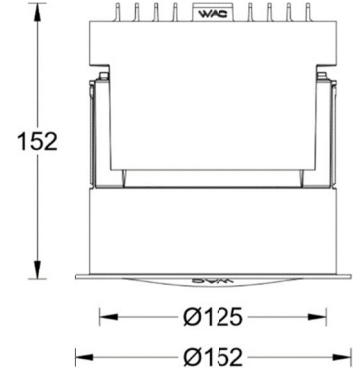

Line Drawing

Product Description

PLANA wall washing tube lamp, with exquisite and simple overall design, adopts LiteBrush optical system to ensure no dark areas on the top of the wall, evenly washes the wall, and has good anti glare effect. Mainly suitable for hotels and commercial areas.

Product Features

- Body Material: Die-cast aluminum body
- Optical System: LiteBrush light waterfall wall washing system
- Finish: Electrostatically powder coated
- Adjustable Angle: /
- Accessories: /
- Certification: CCC
- IP Rating: IP20
- Insulation Level: Class II
- Operating Temperature: -20°C~40°C

Product Specifications

- Cut-out: Ø140mm
- Ceiling Thickness: 1mm~45mm
- Shielding Angle: /
- LED Type: COB
- Source LM: 3000K: 3830lm/32W; 4500lm/40W
- LED Lifetime: >50000h-L70 /B10-Ta25°C(LM-80/TM-21)
- CCT/CRI: 2700K/3000K/3500K/4000K/5000K, Ra90
- SDCM: 3 SDCM
- Input: 220V~240V AC/50HZ
- Dimming: No dimming, 0-10V(compatibility testing must be conducted with the project site system in advance)
- Net Weight: 2.16Kg without packing

Order Model

Model	Size	Trim	LED	Driver	CCT	Beam	Reflector	Finish
DWP Downlight Wallwasher P series	5 5"	1 Round Trim	LD32	E On-Off	27 2700K	W Wash	B Black	WT White
			COB 32W	D 0-10V	30 3000K			BK Black
			LM40	Dimming	35 3500K			
			COB 40W		40 4000k			
			LM40	N No Driver	50 5000K			
			COB 40W					

WAC Lighting
www.waclighting.com (US)
www.waclighting.com.cn (China)

Headquarters
44 Harbor Park Drive • Port Washington, NY
Phone (516) 515.5000 • Fax (516) 515.5050

WAC Lighting(Shanghai)
14,Lane 299, Bi Sheng Road, Shanghai 201204,China
Phone (86.21) 3393.3558 • Fax (86.21) 3362.1598

WAC Lighting reserves the right to periodically design and update products.2024-01-23