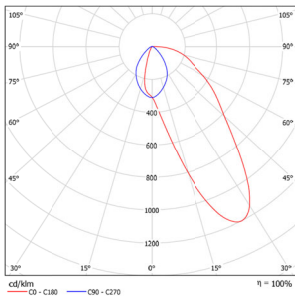

Accessory

/

LIGHT DISTRIBUTION@3000K LUMINAIRE DATA

MODEL:	DWP41-LM18E-30WBWT
BEAM ANGLE:	/
POWER:	21W
LUMENS:	1296lm
CBCP:	/
EFFICACY:	62lm/W

MODEL:	DWP41-LM25E-30WBWT
BEAM ANGLE:	/
POWER:	29W
LUMENS:	1605lm
CBCP:	/
EFFICACY:	55lm/W