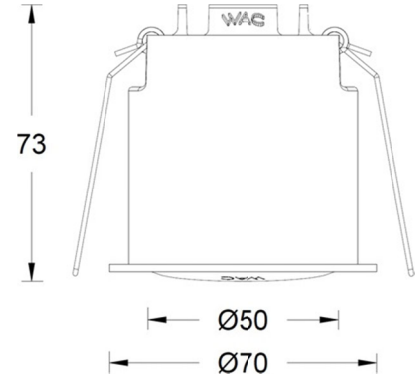

Line Drawing

Product Description

PLANA wall washing tube lamp, with exquisite and simple overall design, adopts LiteBrush optical system to ensure no dark areas on the top of the wall, evenly washes the wall, and has good anti glare effect. Mainly suitable for hotels and commercial areas.

Product Features

- Body Material: Die-cast aluminum body
- Optical System: LiteBrush light waterfall wall washing system
- Finish: Electrostatically powder coated
- Adjustable Angle: /
- Accessories: /
- Certification: CCC
- IP Rating: IP20
- Insulation Level: Class II
- Operating Temperature: -20°C~40°C

Product Specifications

- Cut-out: Ø63mm
- Ceiling Thickness: 1mm~25mm
- Shielding Angle: /
- LED Type: High Power LED
- Source LM: 800lm
- LED Lifetime: >50000h-L70 /B10-Ta25°C(LM-80/TM-21)
- CCT/CRI: 2700K/3000K/4000K, Ra90
- SDCM: 3 SDCM
- Input: 220V~240V AC/50HZ
- Dimming: No dimming, 0-10V(compatibility testing must be conducted with the project site system in advance)
- Net Weight: 0.5Kg without packing

Order Model

Model	Size	Trim	LED	Driver	CCT	Beam	Reflector	Finish
DWP	2	1	LD08	E On-Off	27 2700K	4 Wash	B Black	WT White
Downlight	2"	Round Trim	LED 8W	D 0-10V	30 3000K			BK Black
Wallwasher				N No Driver	40 4000k			
P series								

Example: DWP21-LD08E-30WBBK

WAC Lighting
www.waclighting.com (US)
www.waclighting.com.cn (China)

Headquarters
44 Harbor Park Drive • Port Washington, NY
Phone (516) 515.5000 • Fax (516) 515.5050

WAC Lighting(Shanghai)
14,Lane 299, Bi Sheng Road, Shanghai 201204,China
Phone (86.21) 3393.3558 • Fax (86.21) 3362.1598

WAC Lighting reserves the right to periodically design and update products.2024-01-23