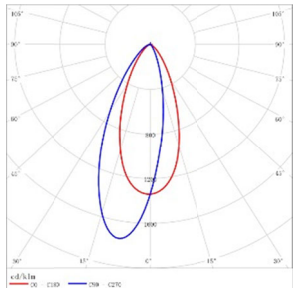

/

LIGHT DISTRIBUTION@3000K LUMINAIRE DATA

MODEL:	DWP51-LM32E-30WBWT
BEAM ANGLE:	/
POWER:	36W
LUMENS:	2561lm
CBCP:	/
EFFICACY:	71lm/W

MODEL:	DWP51-LM40E-30WBWT
BEAM ANGLE:	/
POWER:	43W
LUMENS:	3022lm
CBCP:	/
EFFICACY:	70lm/W