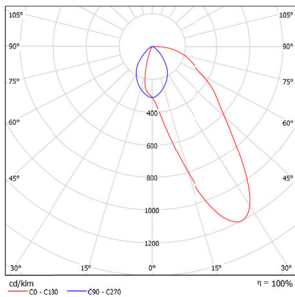

Accessory

/

LIGHT DISTRIBUTION@3000K LUMINAIRE DATA

MODEL:	DWP31-LM18E-30WBWT
BEAM ANGLE:	/
POWER:	21W
LUMENS:	844lm
CBCP:	/
EFFICACY:	40lm/W

MODEL:	DWP31-LM13E-30WBWT
BEAM ANGLE:	/
POWER:	15W
LUMENS:	604lm
CBCP:	/
EFFICACY:	40lm/W