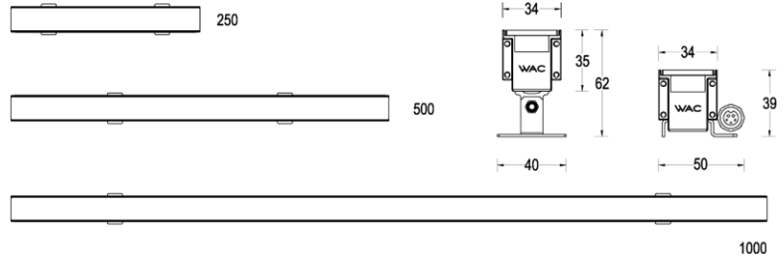

MINI FLOOD IV - MODEL: ELF6

Linear Luminaires

WAC

PROJECT:

TYPE:

Product Image

Line Drawing

Product Description

Beacon-Mini Flood IV series of lights feature high-quality chips that offer efficient light output and long lifespan, along with lenses that boast unique optical properties, with their evenly spaced arrangement, they ensure even illumination. With an IP66 waterproof rating and 0-10V/DMX512 dimming control, the Mini Flood IV series of lights feature both bottom and side outlets, complying with the power consumption design requirements of LED outdoor lighting. The transparent end caps allow for continuous splicing, ensuring consistent illumination at the spliced area of the lights. The color light version features a constant wattage module, maximizing the power output of the lights and effectively reducing energy consumption.

Product Features

- Body Material: Aluminum extruded lamp body+PC94V0 end cap
- Optical System: Lens
- Finish: Static electricity powder coating
- Adjustable Angle: /
- Accessories: Rotating bracket, adjustable angle+/-90 °; Fixed bracket
- Certification: CQC
- IP Rating: IP66
- Insulation Level: Class III
- Operating Temperature: -20°C~50°C

Product Specifications

- LED Type: High Power
- LED Power: 48W (MONO) /1000mm ,48W (RGBW) /1000mm
- Source Lm: 2700K: 5280lm;3000K: 5520lm;4000K: 5760lm
- LED Lifetime: >50000h-L70 /B10-Ta25°C(LM-80/TM-21)
- CCT/CRI: 2700K / 3000K / 4000K / Ra90, RGBW
- Source SDCM: 3 SDCM (MONO), 5 SDCM (RGBW)
- Input: 24V DC /
- Dimming: ON-OFF / 0-10V /DMX512
- Net Weight: 1.3Kg/M without packing