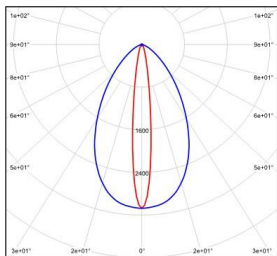

LIGHT DISTRIBUTION@3000K LUMINAIRE DATA

MODEL:	ELF610-48MT-1BF3BK
BEAM ANGLE:	19°
POWER:	49.6W
LUMENS:	1385lm
CBCP:	5921cd
EFFICACY:	27.9lm/W