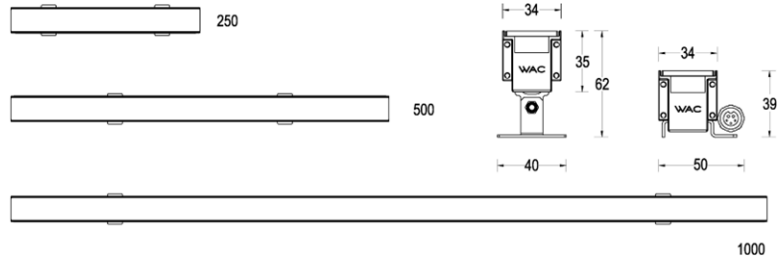

MODEL:	ELF610-48ET-FB30BK
BEAM ANGLE:	14X40 °
POWER:	54.7W
LUMENS:	3538lm
CBCP:	/
EFFICACY:	64.6lm/W

MINI FLOOD IV - MODEL: ELF7

Linear Luminaires

WAC

PROJECT:

TYPE:

Product Image

Line Drawing