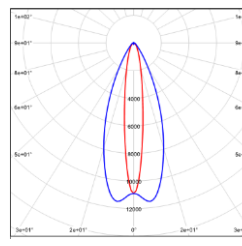

MINI FLOOD IV - MODEL: ELF6

Linear Luminaires

PROJECT:

TYPE:

LIGHT DISTRIBUTION@3000K LUMINAIRE DATA

MODEL:	ELF610-48MT-1BF3BK
BEAM ANGLE:	19 °
POWER:	49.6W
LUMENS:	1385lm
CBCP:	5921cd
EFFICACY:	27.9lm/W

MODEL:	ELF610-48MT-2BF3BK
BEAM ANGLE:	26 °
POWER:	49.6W
LUMENS:	1476lm
CBCP:	4077cd
EFFICACY:	29.8lm/W

MODEL:	ELF610-48MT-3BF3BK
BEAM ANGLE:	39 °
POWER:	49.6W
LUMENS:	1578lm
CBCP:	2563cd
EFFICACY:	31.8lm/W

MODEL:	ELF610-48MT-5BF3BK
BEAM ANGLE:	51 °
POWER:	49.6W
LUMENS:	1396lm
CBCP:	1525cd
EFFICACY:	28.1lm/W

MODEL:	ELF610-48MT-FBF3BK
BEAM ANGLE:	22X45 °
POWER:	49.6W
LUMENS:	1390lm
CBCP:	2922cd
EFFICACY:	28lm/W

MODEL:	ELF610-48ET-VB30BK
BEAM ANGLE:	6 °
POWER:	54.9W
LUMENS:	3876lm
CBCP:	/
EFFICACY:	70.1lm/W

MODEL:	ELF610-48ET-SB30BK
BEAM ANGLE:	9 °
POWER:	54.9W
LUMENS:	4023lm
CBCP:	/
EFFICACY:	73.1lm/W