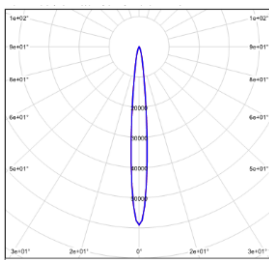

MINI FLOOD IV - MODEL: ELF6

Linear Luminaires

PROJECT:

TYPE:

LIGHT DISTRIBUTION@3000K LUMINAIRE DATA

MODEL:	ELF610-48MT-1BF3BK
BEAM ANGLE:	19 °
POWER:	49.6W
LUMENS:	1385lm
CBCP:	5921cd
EFFICACY:	27.9lm/W

MODEL:	ELF610-48MT-2BF3BK
BEAM ANGLE:	26 °
POWER:	49.6W
LUMENS:	1476lm
CBCP:	4077cd
EFFICACY:	29.8lm/W

MODEL:	ELF610-48MT-3BF3BK
BEAM ANGLE:	39 °
POWER:	49.6W
LUMENS:	1578lm
CBCP:	2563cd
EFFICACY:	31.8lm/W

MODEL:	ELF610-48MT-5BF3BK
BEAM ANGLE:	51 °
POWER:	49.6W
LUMENS:	1396lm
CBCP:	1525cd
EFFICACY:	28.1lm/W

MODEL:	ELF610-48MT-FBF3BK
BEAM ANGLE:	22X45 °
POWER:	49.6W
LUMENS:	1390lm
CBCP:	2922cd
EFFICACY:	28lm/W

MODEL:	ELF610-48ET-VB30BK
BEAM ANGLE:	6 °
POWER:	54.9W
LUMENS:	3876lm
CBCP:	/
EFFICACY:	70.1lm/W

MODEL:	ELF610-48ET-SB30BK
BEAM ANGLE:	9 °
POWER:	54.9W
LUMENS:	4023lm
CBCP:	/
EFFICACY:	73.1lm/W