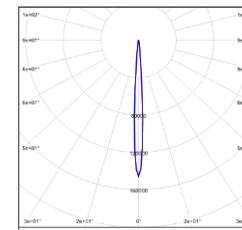

MODEL:	ELF610-48ET-VB30BK
BEAM ANGLE:	6 °
POWER:	54.9W
LUMENS:	3876lm
CBCP:	/
EFFICACY:	70.1lm/W