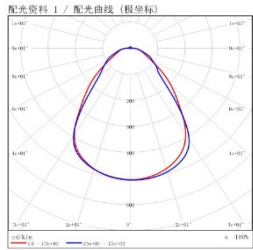

Order Model

Model	Size (mm)	Power (W)	Driver	Beam Down	CCT	Finish
OGR1	0612 600*1200mm	48 48W	E ON-OFF		30 3000K	WT White
		60 60W	D 0-10V Dimming	Y (Prism plate)	40 4000K	
		72 72W			50 5000K	

Example: OGR10612-48E-Y40WT

MODEL:	OGR10612-72E-Y40WT
BEAM ANGLE:	/
POWER:	76.78W
LUMENS:	8775.5lm
CBCP:	/
EFFICACY:	114.29lm/W