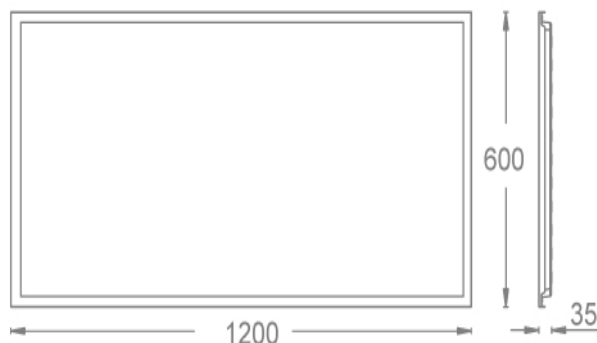

Universal lamp panel - MODEL: OGR10612

WAC

Panel Luminaires

PROJECT:

Light position number:

Product Image

Line Drawing

Product Description