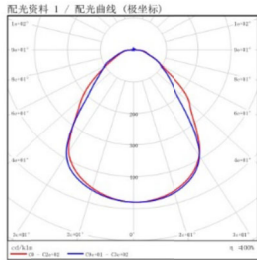

Order Model

Model	Size (mm)	Power (W)	Driver	Beam Down	CCT	Finish
OGR2	0211 295*1195mm	36 36W	E ON-OFF	Y (Prism Plate)	30 3000k	WT White
		40 40W	D 0-10V Dimming		40 4000k	
		48 48W			50 5000k	

Example: OGR20211-36E-Y40WT

WAC Lighting reserves the right to periodically design and update products.2024-03-06

UNIVERSAL LIGHT PANEL - MODEL: OGR20211

Panel Luminaires

WAC

PROJECT:

TYPE:

LIGHT DISTRIBUTION@3000K LUMINAIRE DATA

MODEL: OGR20211-36E-Y40WT
BEAM ANGLE: /
POWER: 37.99W
LUMENS: 4451.2lm
CBCP: /
EFFICACY: 117.16lm/W

MODEL: OGR20211-40E-Y40WT
BEAM ANGLE: /
POWER: 42.9W
LUMENS: 4830.6lm
CBCP: /
EFFICACY: 112.52lm/W

MODEL: OGR20211-48E-Y40WT
BEAM ANGLE: /
POWER: 49.52W
LUMENS: 5481.1lm
CBCP: /
EFFICACY: 110.67lm/W