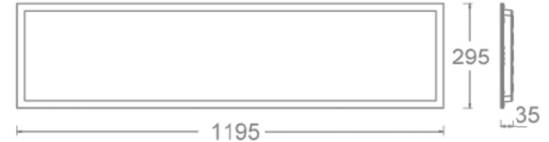

UNIVERSAL LIGHT PANEL - MODEL: OGR20211

Panel Luminaires

WAC

PROJECT:

TYPE:

Product Image

Line Drawing

Product Description