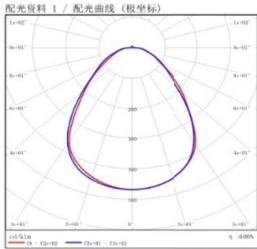

WAC Lighting reserves the right to periodically design and update products.2024-03-06

UNIVERSAL LIGHT PANEL - MODEL: OGR20211

Panel Luminaires

WAC

PROJECT:

TYPE:

LIGHT DISTRIBUTION@3000K LUMINAIRE DATA

MODEL: OGR20211-36E-Y40WT
BEAM ANGLE: /
POWER: 37.99W
LUMENS: 4451.2lm
CBCP: /
EFFICACY: 117.16lm/W

MODEL: OGR20211-40E-Y40WT
BEAM ANGLE: /
POWER: 42.9W
LUMENS: 4830.6lm
CBCP: /
EFFICACY: 112.52lm/W

MODEL: OGR20211-48E-Y40WT
BEAM ANGLE: /
POWER: 49.52W
LUMENS: 5481.1lm
CBCP: /
EFFICACY: 110.67lm/W