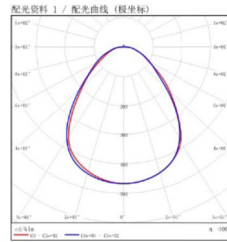

Order Model

Model	Size (mm)	Power (W)	Driver	Beam Down	CCT	Finish
OGR2	0211 295*1195mm	36 36W	E ON-OFF	Y (Prism Plate)	30 3000k	WT White
		40 40W	D 0-10V Dimming		40 4000k	
		48 48W			50 5000k	

Example: OGR20211-36E-Y40WT

WAC Lighting reserves the right to periodically design and update products.2024-03-06

UNIVERSAL LIGHT PANEL - MODEL: OGR20211

Panel Luminaires

WAC

PROJECT:

TYPE:

LIGHT DISTRIBUTION@3000K LUMINAIRE DATA

MODEL: OGR20211-36E-Y40WT
BEAM ANGLE: /
POWER: 37.99W
LUMENS: 4451.2lm
CBCP: /
EFFICACY: 117.16lm/W

MODEL: OGR20211-40E-Y40WT
BEAM ANGLE: /
POWER: 42.9W
LUMENS: 4830.6lm
CBCP: /
EFFICACY: 112.52lm/W

MODEL: OGR20211-48E-Y40WT
BEAM ANGLE: /
POWER: 49.52W
LUMENS: 5481.1lm
CBCP: /
EFFICACY: 110.67lm/W