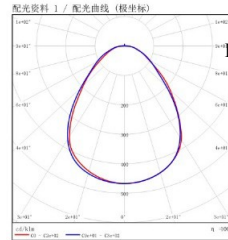

### Line Drawing

### Order Model

Model	Size (mm)	Power (W)	Driver	Beam Down	CCT	Finish
OGC2	0211 295*1195mm	36 36W	E ON-OFF	Y (棱镜板)	30 3000K	WT White
		40 40W	D 0-10V Dimming		40 4000K	
		48 48W			50 5000K	

Example : OGC20211-36E-Y40WT

Univers - MODEL: OGC20211

WAC

Panel Luminaires

PROJECT :

TYPE :

LIGHT DISTRIBUTION@4000K LUMINAIRE DATA

MODEL : OGC20211-36E-Y40WT  
BEAM ANGLE : /  
POWER : 37.99W  
LUMENS : 4451.2lm  
CBCP : /  
EFFICACY : 117.16lm/W

MODEL : OGC20211-40E-Y40WT  
BEAM ANGLE : /  
POWER : 42.9W  
LUMENS : 4830.6lm  
CBCP : /  
EFFICACY : 112.52lm/W

MODEL : OGC20211-48E-Y40WT  
BEAM ANGLE : /  
POWER : 49.52W  
LUMENS : 5481.1lm  
CBCP : /  
EFFICACY : 110.67lm/W