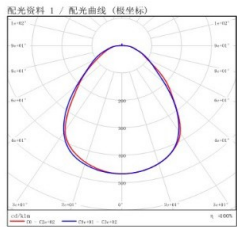

### Line Drawing

### Order Model

Model	Size (mm)	Power (W)	Driver	Beam Down	CCT	Finish
OGC2	0211 295*1195mm	36 36W	E ON-OFF	Y (棱镜板)	30 3000K	WT White
		40 40W	D 0-10V Dimming		40 4000K	
		48 48W			50 5000K	

Example : OGC20211-36E-Y40WT

Univers - MODEL: OGC20211

WAC

Panel Luminaires

PROJECT :

TYPE :

LIGHT DISTRIBUTION@4000K LUMINAIRE DATA

MODEL : OGC20211-36E-Y40WT  
BEAM ANGLE : /  
POWER : 37.99W  
LUMENS : 4451.2lm  
CBCP : /  
EFFICACY : 117.16lm/W

MODEL : OGC20211-40E-Y40WT  
BEAM ANGLE : /  
POWER : 42.9W  
LUMENS : 4830.6lm  
CBCP : /  
EFFICACY : 112.52lm/W

MODEL : OGC20211-48E-Y40WT  
BEAM ANGLE : /  
POWER : 49.52W  
LUMENS : 5481.1lm  
CBCP : /  
EFFICACY : 110.67lm/W