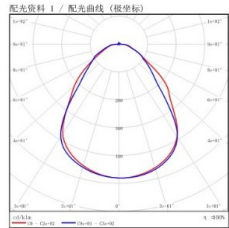

### Line Drawing

### Order Model

Model	Size (mm)	Power (W)	Driver	Beam Down	CCT	Finish
OGC2	0211 295*1195mm	36 36W	E ON-OFF	Y (棱镜板)	30 3000K	WT White
		40 40W	D 0-10V Dimming		40 4000K	
		48 48W			50 5000K	

Example : OGC20211-36E-Y40WT

Univers - MODEL: OGC20211

WAC

Panel Luminaires

PROJECT :

TYPE :

LIGHT DISTRIBUTION@4000K LUMINAIRE DATA

MODEL : OGC20211-36E-Y40WT  
BEAM ANGLE : /  
POWER : 37.99W  
LUMENS : 4451.2lm  
CBCP : /  
EFFICACY : 117.16lm/W

MODEL : OGC20211-40E-Y40WT  
BEAM ANGLE : /  
POWER : 42.9W  
LUMENS : 4830.6lm  
CBCP : /  
EFFICACY : 112.52lm/W

MODEL : OGC20211-48E-Y40WT  
BEAM ANGLE : /  
POWER : 49.52W  
LUMENS : 5481.1lm  
CBCP : /  
EFFICACY : 110.67lm/W