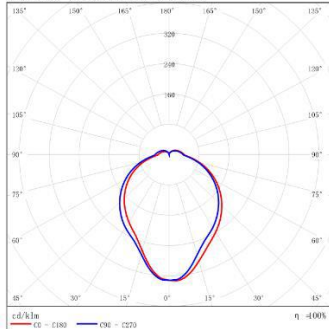

Product Specifications

- LED Type: SMD **HP LED** Type: HP LED
- LED Power: 5W (max)
- Source Lm: 2700K 670LM; 3000K 694LM; 4000K 738LM;
- LED Lifetime: >50000h-L70 /B10-Ta25°C(LM-80/TM-21)
- CCT/CRI: 2700K/ 3000K/4000K, Ra80
- SDCM: 3 SDCM
- Input: 220VAC 50Hz / 24V DC
- Dimming: On-off / DMX512
- Net Weight: 0.63Kg without packing

Order Model

Model	POWER	LEDs (quantity)	Max Lumens(lm)	Control Systems	Beam Direction	Module	CCT	Finish
EWM202-05	5W(max)	60/20	352/291 (4000K)	EL ON-OFF	C Circle	C Optical Module C	27 2700K	WT White
				220V AC Power Supply			30 3000K	BK Black
				MT DMX512 Dimming			40 4000K	BZ Bronze
				24V DC Power Supply				

Example: EWM202-05MT-CC40WT

VOLTA - MODEL: EWM202-05

Wall Luminaires

WAC

PROJECT:

TYPE:

LIGHT DISTRIBUTION@4000K LUMINAIRE DATA

配光资料 1 / 配光曲线 (极坐标)

MODEL:	EWM202-05MT-CC40WT
BEAM ANGLE:	/
POWER:	5W(Max)
LUMENS:	352lm
CBCP:	/
EFFICACY:	73.42lm/W