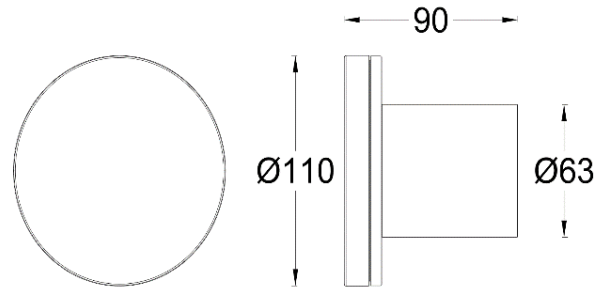

VOLTA - MODEL: EWM202-05

Wall Luminaires

WAC

PROJECT: TYPE: 

Product Image

Line Drawing

Product Description

Mushroom Wall Luminaires is a high-quality wall lamp series newly designed by WAC. Designed with IP65 protection grade optical module, aluminum die-cast lamp holder box and stainless steel installation fixed base, the Mushroom Wall Luminaires are exquisite and reliable, and the reinforced aluminum extruded lamp post has strong resistance to man-made destruction, high light output efficiency, and is easy to be updated and customized quickly. RA80+ light, suitable for all kinds of indoor and outdoor environment lighting.

Product Features

- Body Material: Aluminum die-cast lamp holder stainless steel mounting fixed base
- Optical System: PMMA light guide plate light shield
- Finish: Electrostatic powder coating
- Adjustable Angle: Horizontal 0-360 °, downward light
- Accessories: /
- Certification: CCC/CQC
- IP Rating: IP20(Light source cavity IP44)
- Insulation Level: Class III
- Operating Temperature: -20°C~50°C

Product Specifications

- LED Type: SMD **HP LED** Type: HP LED
- LED Power: 5W (max)
- Source Lm: 2700K 670LM; 3000K 694LM; 4000K 738LM;
- LED Lifetime: >50000h-L70 /B10-Ta25°C(LM-80/TM-21)
- CCT/CRI: 2700K/ 3000K/4000K, Ra80
- SDCM: 3 SDCM
- Input: 220VAC 50Hz / 24V DC
- Dimming: On-off / DMX512
- Net Weight: 0.63Kg without packing

Order Model

Model	POWER	LEDs (quantity)	Max Lumens(lm)	Control Systems	Beam Direction	Module	CCT	Finish
EWM202-05	5W(max)	60/20	352/291 (4000K)	EL ON-OFF	C Circle	C Optical Module C	27 2700K	WT White
				220V AC Power Supply			30 3000K	BK Black
				MT DMX512 Dimming			40 4000K	BZ Bronze
				24V DC Power Supply				