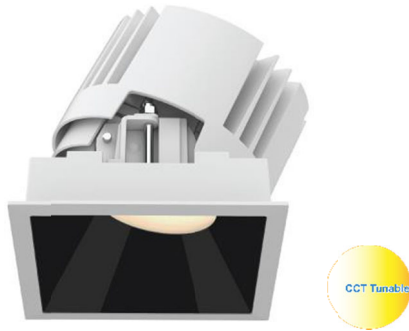

VOLTA TUNABLE- MODEL: DDT45

4" square narrow edge embedded adjustable color temperature tube light

WAC

PROJECT:

TYPE:

Product Image