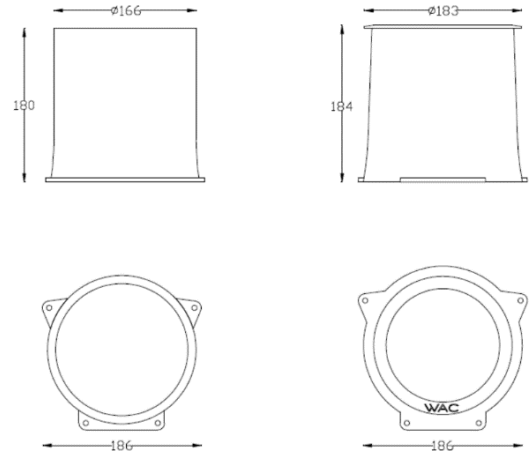

FUEGO PRO- MODEL: EIR1M-21

In-ground Luminaires

PROJECT:

TYPE:

Product Image

Line Drawing

Product Description

The IP67 waterproof design and FUEGO PRO buried lamp are equipped with a patented anti condensation design, featuring symmetrical and asymmetrical wall sweeping and projection light distribution. The unique adjustable device allows for on-site adjustment of the light direction, with an adjustment range of plus or minus 20°. There are two types of power supply options available: 24V DC and 220V AC.

Product Features

- Body Material: Aluminum alloy die-casting
- Optical System: Lens
- Finish: Static electricity powder coating
- Adjustable Angle: Adjust the range to $\pm 20^\circ$
- Accessories: Embedded parts, suction cups, textured glass, honeycomb mesh
- Certification: CCC
- IP Rating: IP67/ IK08 (Load capacity 2000Kg)
- Insulation Level: Class III
- Operating Temperature: $-20^\circ\text{C}\sim 50^\circ\text{C}$

Product Specifications

- LED Type: High Power
- Power: 16W(Max)
- Source Lm: 3000K 966lm;4000K 1026lm
- LED Lifetime: $>50000\text{h-L70} / \text{B10-Ta}25^\circ\text{C(LM-80} / \text{TM-21)}$
- CCT/CRI: 3000K,Ra80 / 4000K,Ra80
- SDCM: 3 SDCM
- Input: 24V/DC or 220V/AC
- Dimming: ON-OFF or DMX512 Dimming control
- Net Weight: 2.38Kg without packing