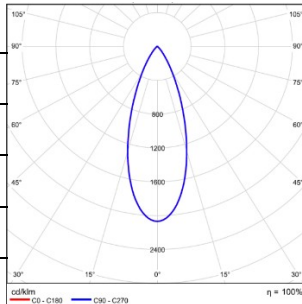

Product Specifications

- LED Type: High Power
- Power: 16W(Max)
- Source Lm: 3000K 966lm;4000K 1026lm
- LED Lifetime: $>50000\text{h-L70} / \text{B10-Ta}25^\circ\text{C(LM-80} / \text{TM-21)}$
- CCT/CRI: 3000K,Ra80 / 4000K,Ra80
- SDCM: 3 SDCM
- Input: 24V/DC or 220V/AC
- Dimming: ON-OFF or DMX512 Dimming control
- Net Weight: 2.38Kg without packing

LIGHT distribution@3000K IUMINAIRE DATA

MODEL: EIR1MT-21EL-S30BK
BEAMANGLE: 7°
POWER: 15.8W
LUMENS: 972lm
CBCP: /
EFFICACY: 61.5lm/W

MODEL: EIR1MT-21EL-130BK
BEAMANGLE: 13°
POWER: 15.8W
LUMENS: 1012.9lm
CBCP: /
EFFICACY: 64.1lm/W

MODEL: EIR1MT-21EL-330BK
BEAMANGLE: 30°
POWER: 15.8W
LUMENS: 980.1lm
CBCP: /
EFFICACY: 62lm/W

MODEL: EIR1MT-21EL-430BK
BEAMANGLE: 40°
POWER: 15.8W
LUMENS: 884.6lm
CBCP: /
EFFICACY: 56lm/W