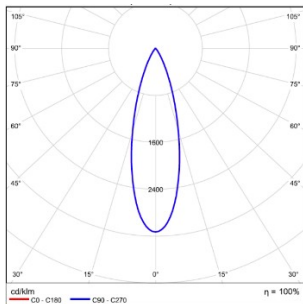

Product Specifications

- LED Type: High Power
- Power: 16W(Max)
- Source Lm: 3000K 966lm;4000K 1026lm
- LED Lifetime: $>50000\text{h-L70} / \text{B10-Ta}25^\circ\text{C(LM-80} / \text{TM-21)}$
- CCT/CRI: 3000K,Ra80 / 4000K,Ra80
- SDCM: 3 SDCM
- Input: 24V/DC or 220V/AC
- Dimming: ON-OFF or DMX512 Dimming control
- Net Weight: 2.38Kg without packing

LIGHT distribution@3000K IUMINAIRE DATA

MODEL: EIR1MT-21EL-S30BK
BEAMANGLE: 7°
POWER: 15.8W
LUMENS: 972lm
CBCP: /
EFFICACY: 61.5lm/W

MODEL: EIR1MT-21EL-130BK
BEAMANGLE: 13°
POWER: 15.8W
LUMENS: 1012.9lm
CBCP: /
EFFICACY: 64.1lm/W