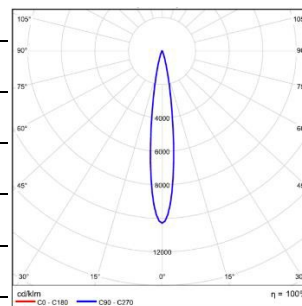

LIGHT distribution@3000K IUMINAIRE DATA

MODEL: EIR1MT-21EL-S30BK
BEAMANGLE: 7°
POWER: 15.8W
LUMENS: 972lm
CBCP: /
EFFICACY: 61.5lm/W

MODEL: EIR1MT-21EL-130BK
BEAMANGLE: 13°
POWER: 15.8W
LUMENS: 1012.9lm
CBCP: /
EFFICACY: 64.1lm/W