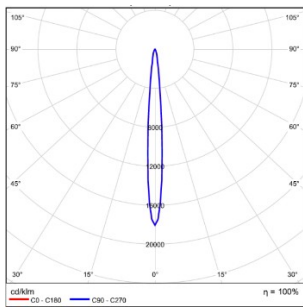

Product Specifications

- LED Type: High Power
- Power: 16W(Max)
- Source Lm: 3000K 966lm;4000K 1026lm
- LED Lifetime: $>50000\text{h-L70} / \text{B10-Ta}25^\circ\text{C(LM-80} / \text{TM-21)}$
- CCT/CRI: 3000K,Ra80 / 4000K,Ra80
- SDCM: 3 SDCM
- Input: 24V/DC or 220V/AC
- Dimming: ON-OFF or DMX512 Dimming control
- Net Weight: 2.38Kg without packing

LIGHT distribution@3000K IUMINAIRE DATA

MODEL: EIR1MT-21EL-S30BK
BEAMANGLE: 7°
POWER: 15.8W
LUMENS: 972lm
CBCP: /
EFFICACY: 61.5lm/W

MODEL: EIR1MT-21EL-130BK
BEAMANGLE: 13°
POWER: 15.8W
LUMENS: 1012.9lm
CBCP: /
EFFICACY: 64.1lm/W