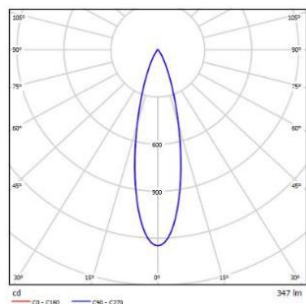

LIGHT distribution@3000K LUMINAIRE daTA

MODEL: EIR1ST-07EL-S30-B
BEAMANGLE: 8°
POWER: 9.1W
LUMENS: 394lm
CBCP: /
EFFICACY: 43lm/W

MODEL: EIR1ST-07EL-130-B
BEAMANGLE: 15°
POWER: 9.2W
LUMENS: 360lm
CBCP: /
EFFICACY: 39lm/W