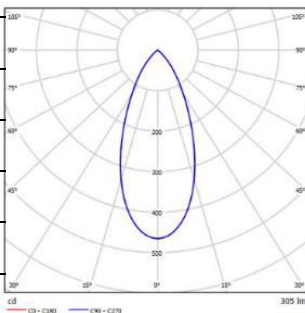

LIGHT distribution@3000K LUMINAIRE daTA

MODEL: EIR1ST-07EL-S30-B
BEAMANGLE: 8°
POWER: 9.1W
LUMENS: 394lm
CBCP: /
EFFICACY: 43lm/W

MODEL: EIR1ST-07EL-130-B
BEAMANGLE: 15°
POWER: 9.2W
LUMENS: 360lm
CBCP: /
EFFICACY: 39lm/W

MODEL: EIR1ST-07EL-230-B
BEAMANGLE: 25°
POWER: 8.7W
LUMENS: 347lm
CBCP: /
EFFICACY: 40lm/W

MODEL: EIR1ST-07EL-430-B
BEAMANGLE: 45°
POWER: 8.7W
LUMENS: 305lm
CBCP: /
EFFICACY: 35lm/W