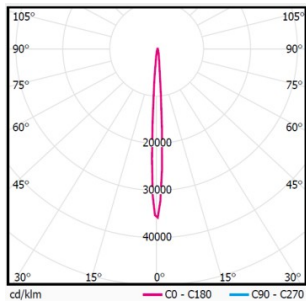

Product Specifications

- LED Type: High Power
- Power: 7W(Max)
- Source Lm: 3000K 483lm; 4000K 513lm
- LED Lifetime: >50000h-L70 / B10-Ta25°C(LM-80 / TM-21)
- CCT/CRI: 3000K,Ra80 / 4000K,Ra80
- SDCM: 3 SDCM
- Input: 24V DC or 220V/AC
- Dimming: ON-OFF or DMX512 dimming control
- Net Weight: 0.98Kg without packing

LIGHT distribution@3000K LUMINAIRE daTA

MODEL: EIR1ST-07EL-S30-B
BEAMANGLE: 8°
POWER: 9.1W
LUMENS: 394lm
CBCP: /
EFFICACY: 43lm/W

MODEL: EIR1ST-07EL-130-B
BEAMANGLE: 15°
POWER: 9.2W
LUMENS: 360lm
CBCP: /
EFFICACY: 39lm/W

MODEL: EIR1ST-07EL-230-B
BEAMANGLE: 25°
POWER: 8.7W
LUMENS: 347lm
CBCP: /
EFFICACY: 40lm/W

MODEL: EIR1ST-07EL-430-B
BEAMANGLE: 45°
POWER: 8.7W
LUMENS: 305lm
CBCP: /
EFFICACY: 35lm/W