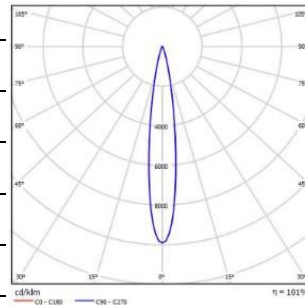

Product Specifications

- LED Type: High Power
- Power: 7W(Max)
- Source Lm: 3000K 483lm; 4000K 513lm
- LED Lifetime: >50000h-L70 / B10-Ta25°C(LM-80 / TM-21)
- CCT/CRI: 3000K,Ra80 / 4000K,Ra80
- SDCM: 3 SDCM
- Input: 24V DC or 220V/AC
- Dimming: ON-OFF or DMX512 dimming control
- Net Weight: 0.98Kg without packing

LIGHT distribution@3000K LUMINAIRE daTA

MODEL: EIR1ST-07EL-S30-B
BEAMANGLE: 8°
POWER: 9.1W
LUMENS: 394lm
CBCP: /
EFFICACY: 43lm/W

MODEL: EIR1ST-07EL-130-B
BEAMANGLE: 15°
POWER: 9.2W
LUMENS: 360lm
CBCP: /
EFFICACY: 39lm/W