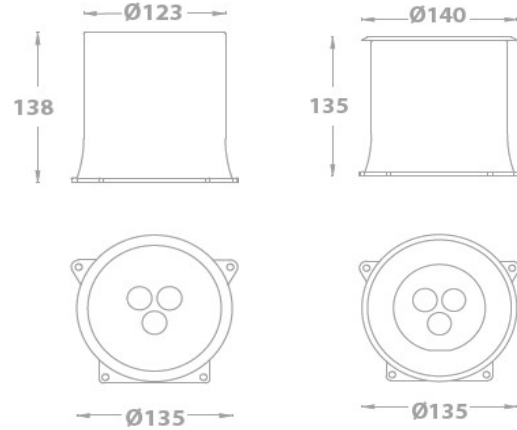

Line Drawing

Product Description

The IP67 waterproof design and FUEGO PRO buried lamp are equipped with a patented anti condensation design, featuring symmetrical and asymmetrical wall sweeping and projection light distribution. The unique adjustable device allows for on-site adjustment of the light direction, with an adjustment range of 0 ° to 20 °. There are two types of power supply options available: 24V DC and 220V AC.

Product Features

- Body Material: Aluminum alloy die-casting
- Optical System: Lens
- Finish: Static electricity powder coating
- Adjustable Angle: /
- Accessories: Embedded parts, suction cups, textured glass, honeycomb mesh
- Certification: CCC
- IP Rating: IP67/ IK08 (Load capacity 2000Kg)
- Insulation Level: Class III
- Operating Temperature: -20°C~50°C

Product Specifications

- LED Type: High Power
- Power: 7W(Max)
- Source Lm: 3000K 483lm; 4000K 513lm
- LED Lifetime: >50000h-L70 / B10-Ta25°C(LM-80 / TM-21)
- CCT/CRI: 3000K,Ra80 / 4000K,Ra80
- SDCM: 3 SDCM
- Input: 24V DC or 220V/AC
- Dimming: ON-OFF or DMX512 dimming control
- Net Weight: 0.98Kg without packing

Order Model

Model	Comment	Power (W)	LEDs (quantity)	Max Lumens (lm)	Control Systems	Beam	CCT	Finish
EIR1S	T Frameless	07 7(Max)	3	356	ET ON-OFF	S 8°	30 3000K	B Black (Frameless only)
					24V/DC Power Supply			
	MT DMX512 Dimming				1 15°			
	24V/DC Power Supply							
F Frame	EL ON-OFF	2 25°	40 4000K	S Stainless Steel (Frame only)				
	220V/AC Power Supply	4 45°						

Example:EIR1ST-07ET-S30-B