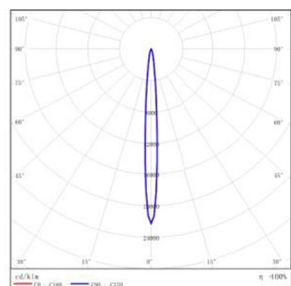

Example : EIR5TF-05ML-127SS

Accessories

Item	Description	Pic	Description Dimensions
EIR5TF-RC001	Recessed Casing		

LIGHT DISTRIBUTION@3000K LUMINAIRE DATA

MODEL: EIR5TF-06EL-S30SS
BEAM ANGLE: 6.4°
POWER: 8.3W
LUMENS: 451 lm
CBCP: /
EFFICACY: 54 lm /W

MODEL: EIR5TF-06EL-130SS
BEAM ANGLE: 13.5°
POWER: 8.3W
LUMENS: 455.4 lm
CBCP: /
EFFICACY: 55 lm /W

MODEL: EIR5TF-06EL-230SS
BEAM ANGLE: 20.1°
POWER: 8.3W
LUMENS: 439 lm
CBCP: /
EFFICACY: 53 lm /W

MODEL: EIR5TF-06EL-330SS
BEAM ANGLE: 29.8°
POWER: 8.3 W
LUMENS: 429 lm
CBCP: /
EFFICACY: 52 lm /W