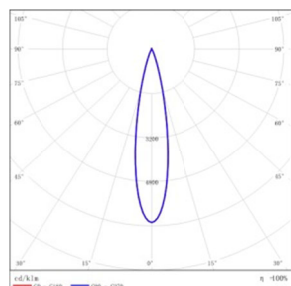

Example : EIR5TF-05ML-127SS

Accessories

Item	Description	Pic	Description Dimensions
EIR5TF-RC001	Recessed Casing		

LIGHT DISTRIBUTION@3000K LUMINAIRE DATA

MODEL: EIR5TF-06EL-S30SS
BEAM ANGLE: 6.4°
POWER: 8.3W
LUMENS: 451 lm
CBCP: /
EFFICACY: 54 lm /W

MODEL: EIR5TF-06EL-130SS
BEAM ANGLE: 13.5°
POWER: 8.3W
LUMENS: 455.4 lm
CBCP: /
EFFICACY: 55 lm /W

MODEL: EIR5TF-06EL-230SS
BEAM ANGLE: 20.1°
POWER: 8.3W
LUMENS: 439 lm
CBCP: /
EFFICACY: 53 lm /W

MODEL: EIR5TF-06EL-330SS
BEAM ANGLE: 29.8°
POWER: 8.3 W
LUMENS: 429 lm
CBCP: /
EFFICACY: 52 lm /W