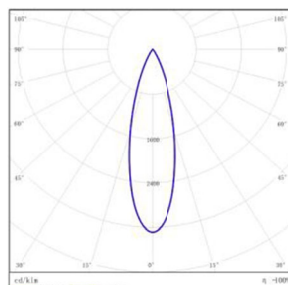

Example : EIR5TF-05ML-127SS

Accessories

Item	Description	Pic	Description Dimensions
EIR5TF-RC001	Recessed Casing		

LIGHT DISTRIBUTION@3000K LUMINAIRE DATA

MODEL: EIR5TF-06EL-S30SS
BEAM ANGLE: 6.4°
POWER: 8.3W
LUMENS: 451 lm
CBCP: /
EFFICACY: 54 lm /W

MODEL: EIR5TF-06EL-130SS
BEAM ANGLE: 13.5°
POWER: 8.3W
LUMENS: 455.4 lm
CBCP: /
EFFICACY: 55 lm /W

MODEL: EIR5TF-06EL-230SS
BEAM ANGLE: 20.1°
POWER: 8.3W
LUMENS: 439 lm
CBCP: /
EFFICACY: 53 lm /W

MODEL: EIR5TF-06EL-330SS
BEAM ANGLE: 29.8°
POWER: 8.3 W
LUMENS: 429 lm
CBCP: /
EFFICACY: 52 lm /W