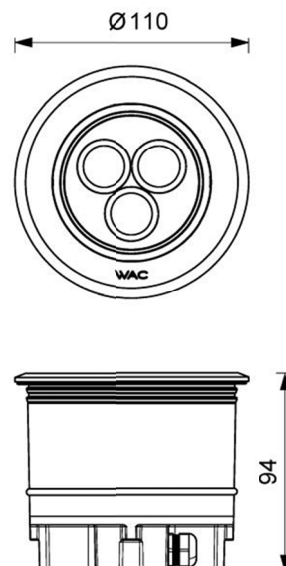

FUEGO COMPACT - MODEL: EIR5TF

In-ground Luminaires

WAC

PROJECT:

TYPE:

Product Image

Line Drawing

Product Description