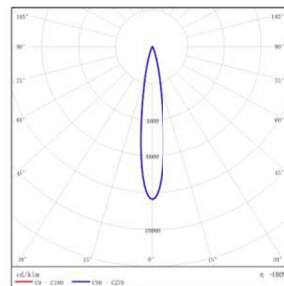

Example : EIR5TF-05ML-127SS

Accessories

Item	Description	Pic	Description Dimensions
EIR5TF-RC001	Recessed Casing		

LIGHT DISTRIBUTION@3000K LUMINAIRE DATA

MODEL: EIR5TF-06EL-S30SS
BEAM ANGLE: 6.4°
POWER: 8.3W
LUMENS: 451 lm
CBCP: /
EFFICACY: 54 lm /W

MODEL: EIR5TF-06EL-130SS
BEAM ANGLE: 13.5°
POWER: 8.3W
LUMENS: 455.4 lm
CBCP: /
EFFICACY: 55 lm /W

MODEL: EIR5TF-06EL-230SS
BEAM ANGLE: 20.1°
POWER: 8.3W
LUMENS: 439 lm
CBCP: /
EFFICACY: 53 lm /W

MODEL: EIR5TF-06EL-330SS
BEAM ANGLE: 29.8°
POWER: 8.3 W
LUMENS: 429 lm
CBCP: /
EFFICACY: 52 lm /W