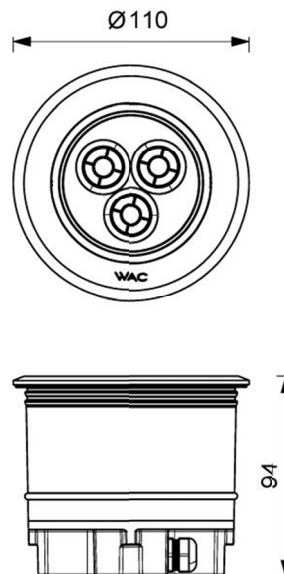

Example : EIR5TF-05ML-127SS

Accessories

Item	Description	Pic	Description Dimensions
EIR5TF-RC001	Recessed Casing		

LIGHT DISTRIBUTION@3000K LUMINAIRE DATA

MODEL: EIR5TF-06EL-S30SS
BEAM ANGLE: 6.4°
POWER: 8.3W
LUMENS: 451 lm
CBCP: /
EFFICACY: 54 lm /W

FUEGO COMPACT - MODEL: EIR6TF

In-ground Luminaires

WAC

PROJECT:

TYPE:

Product Image

Line Drawing

Product Description