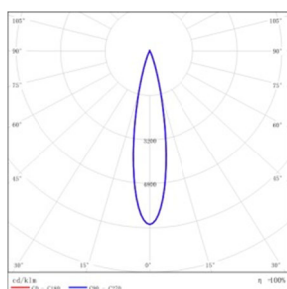

Example: EIR6TF-05ML-127SS

Accessories

Item	Description	Pic	Description Dimensions
EIR5TF-RC001	Recessed Casing		

LIGHT DISTRIBUTION@3000K LUMINAIRE DATA

MODEL:	EIR6TF-06EL-S30SS
BEAM ANGLE:	6°
POWER:	8.3W
LUMENS:	349 lm
CBCP:	/
EFFICACY:	42 lm /W

MODEL:	EIR6TF-06EL-130SS
BEAM ANGLE:	12.6°
POWER:	8.3W
LUMENS:	281 lm
CBCP:	/
EFFICACY:	33.5 lm /W

MODEL:	EIR6TF-06EL-230SS
BEAM ANGLE:	18.8°
POWER:	8.3W
LUMENS:	231 lm
CBCP:	/
EFFICACY:	33.5 lm /W

MODEL:	EIR6TF-06EL-330SS
BEAM ANGLE:	28.4°
POWER:	8.3 W
LUMENS:	291 lm
CBCP:	/
EFFICACY:	35 lm /W