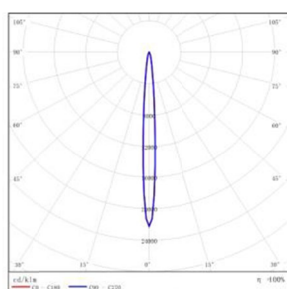

Example: EIR6TF-05ML-127SS

Accessories

Item	Description	Pic	Description Dimensions
EIR5TF-RC001	Recessed Casing		

LIGHT DISTRIBUTION@3000K LUMINAIRE DATA

MODEL:	EIR6TF-06EL-S30SS
BEAM ANGLE:	6°
POWER:	8.3W
LUMENS:	349 lm
CBCP:	/
EFFICACY:	42 lm /W

MODEL:	EIR6TF-06EL-130SS
BEAM ANGLE:	12.6°
POWER:	8.3W
LUMENS:	281 lm
CBCP:	/
EFFICACY:	33.5 lm /W

MODEL:	EIR6TF-06EL-230SS
BEAM ANGLE:	18.8°
POWER:	8.3W
LUMENS:	231 lm
CBCP:	/
EFFICACY:	33.5 lm /W

MODEL:	EIR6TF-06EL-330SS
BEAM ANGLE:	28.4°
POWER:	8.3 W
LUMENS:	291 lm
CBCP:	/
EFFICACY:	35 lm /W