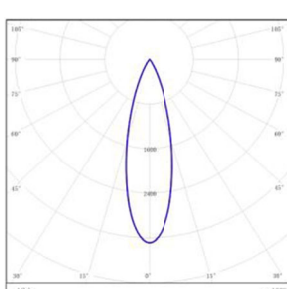

Example: EIR6TF-05ML-127SS

Accessories

Item	Description	Pic	Description Dimensions
EIR5TF-RC001	Recessed Casing		

LIGHT DISTRIBUTION@3000K LUMINAIRE DATA

MODEL:	EIR6TF-06EL-S30SS
BEAM ANGLE:	6°
POWER:	8.3W
LUMENS:	349 lm
CBCP:	/
EFFICACY:	42 lm /W

MODEL:	EIR6TF-06EL-130SS
BEAM ANGLE:	12.6°
POWER:	8.3W
LUMENS:	281 lm
CBCP:	/
EFFICACY:	33.5 lm /W

MODEL:	EIR6TF-06EL-230SS
BEAM ANGLE:	18.8°
POWER:	8.3W
LUMENS:	231 lm
CBCP:	/
EFFICACY:	33.5 lm /W

MODEL:	EIR6TF-06EL-330SS
BEAM ANGLE:	28.4°
POWER:	8.3 W
LUMENS:	291 lm
CBCP:	/
EFFICACY:	35 lm /W