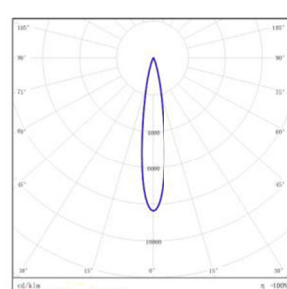

Example: EIR6TF-05ML-127SS

Accessories

Item	Description	Pic	Description Dimensions
EIR5TF-RC001	Recessed Casing		

LIGHT DISTRIBUTION@3000K LUMINAIRE DATA

MODEL:	EIR6TF-06EL-S30SS
BEAM ANGLE:	6°
POWER:	8.3W
LUMENS:	349 lm
CBCP:	/
EFFICACY:	42 lm /W

MODEL:	EIR6TF-06EL-130SS
BEAM ANGLE:	12.6°
POWER:	8.3W
LUMENS:	281 lm
CBCP:	/
EFFICACY:	33.5 lm /W

MODEL:	EIR6TF-06EL-230SS
BEAM ANGLE:	18.8°
POWER:	8.3W
LUMENS:	231 lm
CBCP:	/
EFFICACY:	33.5 lm /W

MODEL:	EIR6TF-06EL-330SS
BEAM ANGLE:	28.4°
POWER:	8.3 W
LUMENS:	291 lm
CBCP:	/
EFFICACY:	35 lm /W