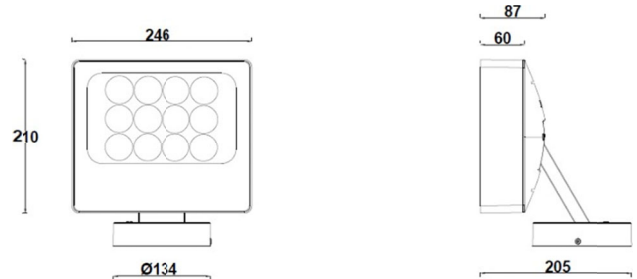

Line Drawing

Product Description

SHINE PRO series is a professional LED floodlight designed by WAC for high-end outdoor lighting venues; Carefully designed with a unique appearance and a full glass surface design, it is simple and elegant, fashionable and beautiful, more suitable for current and future architectural trends. The lighting fixtures are equipped with W-Module modular design; Equipped with a breathing valve, it can effectively balance the internal and external air pressure to prevent condensation water; Fully integrating the principles of aerodynamics, creating the optimal heat dissipation structure, enhancing the heat dissipation performance of lighting fixtures, and extending the service life of LED lighting fixtures; Can precisely adjust the irradiation angle while designing a thoughtful angle locking structure to lock the projection direction; The SHINE PRO series lamps come in various sizes, angles, and power options to meet different lighting application solutions.

Product Features

- Body Material: Die cast aluminum alloy lamp body, base, and stainless steel fixed chassis
- Optical System: Lens+ W-Module
- Finish: Static electricity powder coating
- Adjustable Angle: Vertical direction 0-90 °, horizontal direction 0-330 °
- Accessories: As attached
- Certification: CCC
- IP Rating: IP65
- Insulation Level: Class I
- Operating Temperature: -20°C~50°C

Product Specifications

- LED Type: HP LED
- LED Power: 26.4W
- Source Lm: 2700K 2926lm;3000K 3080lm;4000K 3234lm
- LED Lifetime: >50000h-L70 /B10-Ta25°C(LM-80/TM-21)
- CCT/CRI: 2700K, Ra80 / 3000K, Ra80 / 4000K , Ra80
- SDCM: 3SDCM(Mono)
- Input: 220V/AC 50/60Hz
- Dimming: ON-OFF /DMX 512
- Net Weight: 5.8KG without packing

Order Model

Model	Power (W)	LEDs (quantity)	Max Lumens (lm)	Control Systems	Beam	CCT	Finish
EF1S12-028	26.4(Max)	12	2016	EL ON-OFF 220V/AC Power Supply ML DMX512 Dimming 220V/AC Power Supply	V 4°	27 2700K 30 3000K 40 4000K FC RGB FW RGBW=3000K	BK Black

Example: EF1S12-028EL-V30BK

WAC Lighting
www.waclighting.com (US)
www.waclighting.com.cn (China)

Headquarters
44 Harbor Park Drive • Port Washington, NY
Phone (516) 515.5000 • Fax (516) 515.5050

WAC Lighting(Shanghai)
14,Lane 299, Bi Sheng Road, Shanghai 201204,China
Phone (86.21) 3393.3558 • Fax (86.21) 3362.1598

WAC Lighting reserves the right to periodically design and update products.2024-01-27