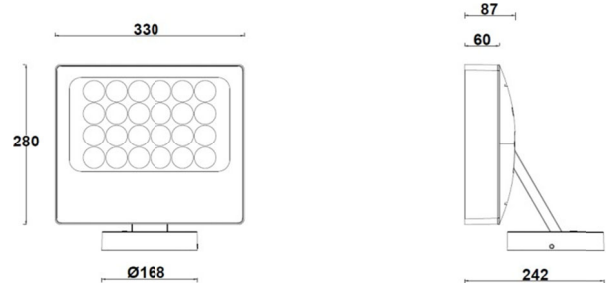

Line Drawing

Product Description

SHINE PRO series is a professional LED floodlight designed by WAC for high-end outdoor lighting venues; Carefully designed with a unique appearance and a full glass surface design, it is simple and elegant, fashionable and beautiful, more suitable for current and future architectural trends. The lighting fixtures are equipped with W-Module modular design; Equipped with a breathing valve, it can effectively balance the internal and external air pressure to prevent condensation water; Fully integrating the principles of aerodynamics, creating the optimal heat dissipation structure, enhancing the heat dissipation performance of lighting fixtures, and extending the service life of LED lighting fixtures; Can precisely adjust the irradiation angle while designing a thoughtful angle locking structure to lock the projection direction; The SHINE PRO series lamps come in various sizes, angles, and power options to meet different lighting application solutions.

Product Features

- Body Material: Die cast aluminum alloy lamp body, base, and stainless steel fixed chassis
- Optical System: Lens+ W-Module
- Finish: Static electricity powder coating
- Adjustable Angle: Vertical direction 0-90°, horizontal direction 0-330°
- Accessories: As attached
- Certification: CCC
- IP Rating: IP65
- Insulation Level: Class I
- Operating Temperature: -20°C~50°C

Product Specifications

- LED Type: HP LED
- LED Power: 26.4W
- Source Lm: 2700K 2926lm;3000K 3080lm;4000K 3234lm
- LED Lifetime: >50000h-L70 /B10-Ta25°C(LM-80/TM-21)
- CCT/CRI: 2700K, Ra80 / 3000K, Ra80 / 4000K, Ra80
- SDCM: 3SDCM(Mono)
- Input: 220V/AC 50/60Hz
- Dimming: ON-OFF /DMX 512
- Net Weight: 5.8KG without packing

Order Model

Model	Power (W)	LEDs (quantity)	Max Lumens (lm)	Control Systems	Beam	CCT	Finish
EF1L24-056	52.8(Max)	24	3482	EL ON-OFF 220V/AC Power Supply ML DMX512 Dimming 220V/AC Power Supply	V 4°	27 2700K 30 3000K 40 4000K FC RGB FW RGBW=3000K	BK Black

Example: EF1S12-028EL-V30BK

WAC Lighting
www.waclighting.com (US)
www.waclighting.com.cn (China)

Headquarters
44 Harbor Park Drive • Port Washington, NY
Phone (516) 515.5000 • Fax (516) 515.5050

WAC Lighting(Shanghai)
14,Lane 299, Bi Sheng Road, Shanghai 201204,China
Phone (86.21) 3393.3558 • Fax (86.21) 3362.1598

WAC Lighting reserves the right to periodically design and update products.2024-01-27