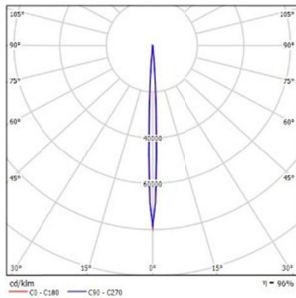

LIGHT DISTRIBUTION@3000K LUMINAIRE DATA

MODEL: EF1S12-028EL-V30BK
BEAM ANGLE: 4°
POWER: 33.3W (Max)
LUMENS: 2016Lm
CBCP: /
EFFICACY: 60.5Lm/W

WAC Lighting
www.waclighting.com (US)
www.waclighting.com.cn (China)