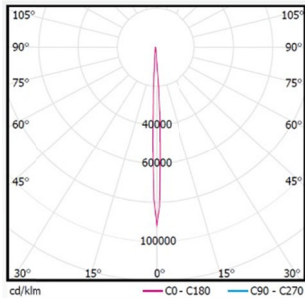

LIGHT DISTRIBUTION@3000K LUMINAIRE DATA

MODEL: EF1S12-028EL-V30BK
BEAM ANGLE: 4°
POWER: 33.3W (Max)
LUMENS: 2016Lm
CBCP: /
EFFICACY: 60.5Lm/W

WAC Lighting
www.waclighting.com (US)
www.waclighting.com.cn (China)

LIGHT DISTRIBUTION@3000K LUMINAIRE DATA

MODEL: EF1L24-056EL-V30BK
BEAM ANGLE: 4°
POWER: 66.5W (Max)
LUMENS: 3482Lm
CBCP: /
EFFICACY: 52.4Lm/W

WAC Lighting
www.waclighting.com (US)
www.waclighting.com.cn (China)