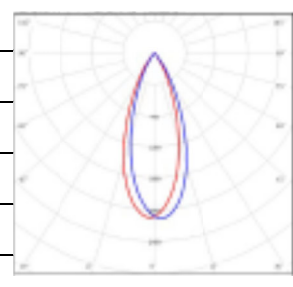

LIGHT DISTRIBUTION@3000K LUMINAIRE DATA

MODEL:	EF1S24-056EL-V30BK
BEAM ANGLE:	7°
POWER:	56 W (Max)
LUMENS:	2856 lm
CBCP:	/
EFFICACY:	51 lm /W

MODEL:	EF1S24-056EL-130BK
BEAM ANGLE:	13°
POWER:	56 W (Max)
LUMENS:	3007 lm
CBCP:	/
EFFICACY:	53.7 lm /W

MODEL:	EF1S24-056EL-330BK
BEAM ANGLE:	30°
POWER:	56 W (Max)
LUMENS:	2940 lm
CBCP:	/
EFFICACY:	52.5 lm /W

MODEL:	EF1S24-056EL-430BK
BEAM ANGLE:	40°
POWER:	56 W (Max)
LUMENS:	2610 lm
CBCP:	/
EFFICACY:	46.6 lm /W