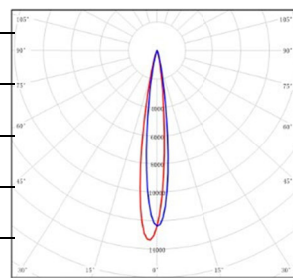

LIGHT DISTRIBUTION@3000K LUMINAIRE DATA

MODEL:	EF1S24-056EL-V30BK
BEAM ANGLE:	7°
POWER:	56 W (Max)
LUMENS:	2856 lm
CBCP:	/
EFFICACY:	51 lm /W

MODEL:	EF1S24-056EL-130BK
BEAM ANGLE:	13°
POWER:	56 W (Max)
LUMENS:	3007 lm
CBCP:	/
EFFICACY:	53.7 lm /W

MODEL:	EF1S24-056EL-330BK
BEAM ANGLE:	30°
POWER:	56 W (Max)
LUMENS:	2940 lm
CBCP:	/
EFFICACY:	52.5 lm /W

MODEL:	EF1S24-056EL-430BK
BEAM ANGLE:	40°
POWER:	56 W (Max)
LUMENS:	2610 lm
CBCP:	/
EFFICACY:	46.6 lm /W