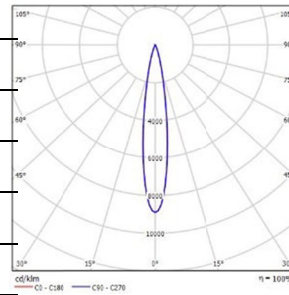

LIGHT DISTRIBUTION@3000K LUMINAIRE DATA

MODEL: EF1L48-112EL-S30BK
 BEAM ANGLE: 7°
 POWER: 109W (Max)
 LUMENS: 5158 lm
 CBCP: /
 EFFICACY: 47.5 lm/W

MODEL: EF1L48-112EL-130BK
 BEAM ANGLE: 13°
 POWER: 114.3W (Max)
 LUMENS: 5696.6 lm
 CBCP: /
 EFFICACY: 49.8 lm/W

MODEL: EF1L48-112EL-430BK
 BEAM ANGLE: 40°
 POWER: 111.5W (Max)
 LUMENS: 4823.1 lm
 CBCP: /
 EFFICACY: 43.3 lm/W

MODEL: EF1L48-112EL-J30BK
 BEAM ANGLE: 12x35°
 POWER: 109W (Max)
 LUMENS: 5158 lm
 CBCP: /
 EFFICACY: 47.5 lm/W