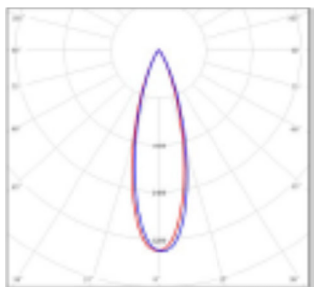

LIGHT DISTRIBUTION@3000K LUMINAIRE DATA

MODEL:	EF1S24-056EL-V30BK
BEAM ANGLE:	7°
POWER:	56 W (Max)
LUMENS:	2856 lm
CBCP:	/
EFFICACY:	51 lm /W

MODEL:	EF1S24-056EL-130BK
BEAM ANGLE:	13°
POWER:	56 W (Max)
LUMENS:	3007 lm
CBCP:	/
EFFICACY:	53.7 lm /W