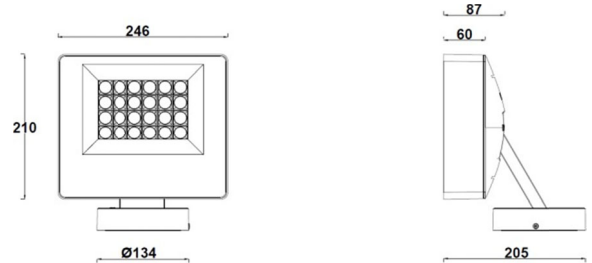

Line Drawing

Product Description

SHINE PRO series is a professional LED floodlight designed by WAC for high-end outdoor lighting venues; Carefully designed with a unique appearance and a full glass surface design, it is simple and elegant, fashionable and beautiful, more suitable for current and future architectural trends. The lighting fixtures are equipped with W-Module modular design; Equipped with a breathing valve, it can effectively balance the internal and external air pressure to prevent condensation water; Fully integrating the principles of aerodynamics, creating the optimal heat dissipation structure, enhancing the heat dissipation performance of lighting fixtures, and extending the service life of LED lighting fixtures; Can precisely adjust the irradiation angle while designing a thoughtful angle locking structure to lock the projection direction; The SHINE PRO series lamps come in various sizes, angles, and power options to meet different lighting application solutions.

Product Features

- Body Material: Die cast aluminum alloy lamp body, base, and stainless steel fixed chassis
- Optical System: Lens+ W-Module
- Finish: Static electricity powder coating
- Adjustable Angle: Vertical direction 0-90°, horizontal direction 0-330°
- Accessories: As attached
- Certification: CCC
- IP Rating: IP65
- Insulation Level: Class I
- Operating Temperature: -20°C~50°C

Product Specifications

- LED Type: HP LED
- LED Power: 45.6W
- Source Lm: 2700K 4807lm;3000K 5060lm;4000K 5313lm
- LED Lifetime: >50000h-L70 /B10-Ta25°C(LM-80/TM-21)
- CCT/CRI: 2700K, Ra80 / 3000K, Ra80 / 4000K, Ra80
- SDCM: 3SDCM(Mono)
- Input: 220V/AC 50/60Hz
- Dimming: ON-OFF /DMX 512
- Net Weight: 5.8KG without packing

Order Model

Model	Power (W)	LEDs (quantity)	Max Lumens (lm)	Control Systems	Beam	CCT	Finish
EF1S24-056	56(Max)	24	3007	EL ON-OFF	S 7°	27 2700K	BK Black
				220V/AC Power Supply	1 13°	30 3000K	
				ML DMX512 Dimming	3 30°	40 4000K	
				220V/AC Power Supply	4 40°	FC RGB	
				J 12x35°	FW RGB=3000K		

Example: EF1S24-056EL-V30BK

WAC Lighting
www.waclighting.com (US)
www.waclighting.com.cn (China)

Headquarters
44 Harbor Park Drive • Port Washington, NY
Phone (516) 515.5000 • Fax (516) 515.5050

WAC Lighting(Shanghai)
14,Lane 299, Bi Sheng Road, Shanghai 201204,China
Phone (86.21) 3393.3558 • Fax (86.21) 3362.1598

WAC Lighting reserves the right to periodically design and update products.2024-01-27