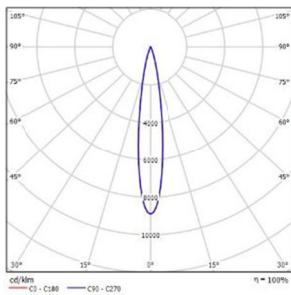

LIGHT DISTRIBUTION@3000K LUMINAIRE DATA

MODEL: EF1L48-112EL-S30BK
 BEAM ANGLE: 7°
 POWER: 109W (Max)
 LUMENS: 5158 lm
 CBCP: /
 EFFICACY: 47.5 lm/W

MODEL: EF1L48-112EL-130BK
 BEAM ANGLE: 13°
 POWER: 114.3W (Max)
 LUMENS: 5696.6 lm
 CBCP: /
 EFFICACY: 49.8 lm/W