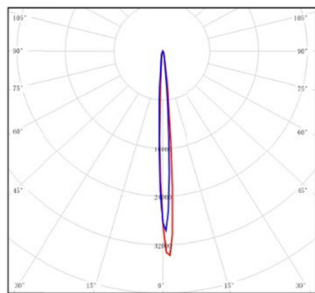

LIGHT DISTRIBUTION@3000K LUMINAIRE DATA

MODEL:	EF1S24-056EL-V30BK
BEAM ANGLE:	7°
POWER:	56 W (Max)
LUMENS:	2856 lm
CBCP:	/
EFFICACY:	51 lm /W

MODEL:	EF1S24-056EL-130BK
BEAM ANGLE:	13°
POWER:	56 W (Max)
LUMENS:	3007 lm
CBCP:	/
EFFICACY:	53.7 lm /W

MODEL:	EF1S24-056EL-330BK
BEAM ANGLE:	30°
POWER:	56 W (Max)
LUMENS:	2940 lm
CBCP:	/
EFFICACY:	52.5 lm /W

MODEL:	EF1S24-056EL-430BK
BEAM ANGLE:	40°
POWER:	56 W (Max)
LUMENS:	2610 lm
CBCP:	/
EFFICACY:	46.6 lm /W