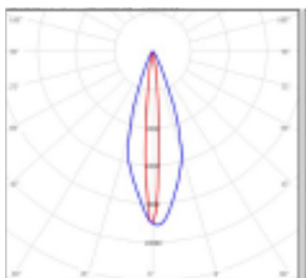

LIGHT DISTRIBUTION@3000K LUMINAIRE DATA

MODEL:	EF1S24-056EL-V30BK
BEAM ANGLE:	7°
POWER:	56 W (Max)
LUMENS:	2856 lm
CBCP:	/
EFFICACY:	51 lm /W

MODEL:	EF1S24-056EL-130BK
BEAM ANGLE:	13°
POWER:	56 W (Max)
LUMENS:	3007 lm
CBCP:	/
EFFICACY:	53.7 lm /W

MODEL:	EF1S24-056EL-330BK
BEAM ANGLE:	30°
POWER:	56 W (Max)
LUMENS:	2940 lm
CBCP:	/
EFFICACY:	52.5 lm /W

MODEL:	EF1S24-056EL-430BK
BEAM ANGLE:	40°
POWER:	56 W (Max)
LUMENS:	2610 lm
CBCP:	/
EFFICACY:	46.6 lm /W