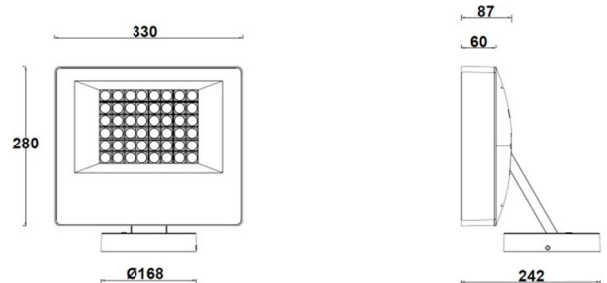

Line Drawing

Product Description

SHINE PRO series is a professional LED floodlight designed by WAC for high-end outdoor lighting venues; Carefully designed with a unique appearance and a full glass surface design, it is simple and elegant, fashionable and beautiful, more suitable for current and future architectural trends. The lighting fixtures are equipped with W-Module modular design; Equipped with a breathing valve, it can effectively balance the internal and external air pressure to prevent condensation water; Fully integrating the principles of aerodynamics, creating the optimal heat dissipation structure, enhancing the heat dissipation performance of lighting fixtures, and extending the service life of LED lighting fixtures; Can precisely adjust the irradiation angle while designing a thoughtful angle locking structure to lock the projection direction; The SHINE PRO series lamps come in various sizes, angles, and power options to meet different lighting application solutions.

Product Features

- Body Material: Die cast aluminum alloy lamp body, base, and stainless steel fixed chassis
- Optical System: Lens+ W-Module
- Finish: Static electricity powder coating
- Adjustable Angle: Vertical direction 0-90°, horizontal direction 0-330°
- Accessories: As attached
- Certification: CCC
- IP Rating: IP65
- Insulation Level: Class I
- Operating Temperature: -20°C~50°C

Product Specifications

- LED Type: HP LED
- LED Power: 91.2W
- Source Lm: 2700K 6192lm; 3000K 6624lm; 4000K 7056lm
- LED Lifetime: >50000h-L70 / B10-Ta25°C(LM-80/TM-21)
- CCT/CRI: 2700K, Ra80 / 3000K, Ra80 / 4000K, Ra80
- SDCM: 3SDCM
- Input: 220V/AC 50/60Hz
- Dimming: ON-OFF /DMX 512
- Net Weight: 8.9KG without packing

Order Model

Model	Power (W)	LEDs (quantity)	Max Lumens (lm)	Control Systems	Beam	CCT	Finish
EF1S24-056	112(Max)	48	5697	EL ON-OFF	S 7°	27 2700K	BK Black
				220V/AC Power Supply	1 13°	30 3000K	
				ML DMX512 Dimming	3 30°	40 4000K	
				220V/AC Power Supply	4 40°	FC RGB	
				J 12x35°	FW RGBW=3000K		

Example: EF1L48-112EL-S30BK

WAC Lighting
www.waclighting.com (US)
www.waclighting.com.cn (China)

Headquarters
44 Harbor Park Drive • Port Washington, NY
Phone (516) 515.5000 • Fax (516) 515.5050

WAC Lighting(Shanghai)
14, Lane 299, Bi Sheng Road, Shanghai 201204, China
Phone (86.21) 3393.3558 • Fax (86.21) 3362.1598

WAC Lighting reserves the right to periodically design and update products. 2024-01-27