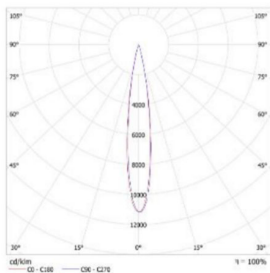

LIGHT DISTRIBUTION CURVE @ 3000K DATA

MODEL :	EP7SI-070ML-1F30BK
BEAM ANGLE :	15.2°
POWER :	108W(MAX)
LUMENS :	2808lm
CBCP :	/
EFFICACY :	39.96lm/W

PANTHER - MODEL: EP7LI-108

Spot Luminaires

WAC

PROJECT :

TYPE :

Product Specifications

- Light source: High Power
- Light power: 89.6W
- Source Lm: RGBW 3000K 5235lm ;
RGBW 4000K 4803lm ;
RGBW 6000K 4803lm
- LED Lifetime: >50000h-L70 /B10-Ta25°C(LM-80/TM-21)
- CCT/CRI: : 3000K , Ra80 / 4000K , Ra80 / 6000K , Ra80
- SDCM: 5 SDCM
- Input: 220V/AC、50/60Hz
- Dimming: DMX512
- Net Weight: 16.9Kg without packing

LIGHT DISTRIBUTION CURVE @ 3000K DATA

MODEL :	EP7LI-108EL-1F30BK
BEAM ANGLE :	15.5°
POWER :	108W(MAX)
LUMENS :	5472lm
CBCP :	/
EFFICACY :	50.54lm/W