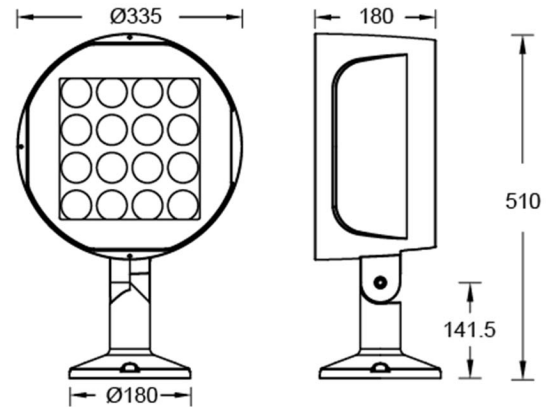

Line Drawing

Product Description

PANTHER series floodlights are professional LED floodlights designed by WAC for high-end outdoor lighting places. They have the perfect and simple appearance of WAC design, fully integrating aerodynamics principles, and utilizing Effective heat dissipation, extending the lifespan of LED lighting fixtures. Equipped with a breathing valve, it can effectively balance the internal and external air pressure to prevent condensation. The low-key contour design and high-performance optical performance highlight the environment more, PANTER series The lighting fixtures come in various sizes and are equipped with the latest LED technology. It can precisely adjust the rotation in both vertical and horizontal directions. Can be applied to places such as building facades or landscape projections.

Product Features

- Body Material: Aluminum alloy die-casting
- Optical System: PMMA Lens
- Finish: Static electricity powder coating
- Adjustable Angle: Vertical direction up 90 °, down 30 °,
- Accessories: /
- Certification: CCC
- IP Rating: IP65
- Insulation Level: Class I
- Operating Temperature: -20°C~50°C

Product Specifications

- Light source: High Power
- Light power: 89.6W
- Source Lm: RGBW 3000K 5235lm ;
  RGBW 4000K 4803lm ;
  RGBW 6000K 4803lm
- LED Lifetime: >50000h-L70 /B10-Ta25°C(LM-80/TM-21)
- CCT/CRI: : 3000K , Ra80 / 4000K , Ra80 / 6000K , Ra80
- SDCM: 5 SDCM
- Input: 220V/AC、50/60Hz
- Dimming: DMX512
- Net Weight: 16.9Kg without packing

Order Model

Model	Power (W)	LEDs (quantity)	Max Lumens (lm)	Control Systems	Beam	CCT	Finish
EP3NI-07 EP7LI-108	108(Max)	16	5472 (RGBW 3000K)	ML DMX512 Dimming 220V/AC Power Supply	1 16° 2 25° 3 35°	F30 RGBW (W3000K) F40 RGBW (W6000K) F60 RGBW (W6000K)	BK Black

Example : DDT21-LD08E-230SWT

WAC Lighting
www.waclighting.com (US)
www.waclighting.com.cn (China)

Headquarters
44 Harbor Park Drive • Port Washington, NY
Phone (516) 515.5000 • Fax (516) 515.5050

WAC Lighting(Shanghai)
14,Lane 299, Bi Sheng Road, Shanghai 201204,China
Phone (86.21) 3393.3558 • Fax (86.21) 3362.1598

WAC Lighting reserves the right to periodically design and update products. 2024-01-25