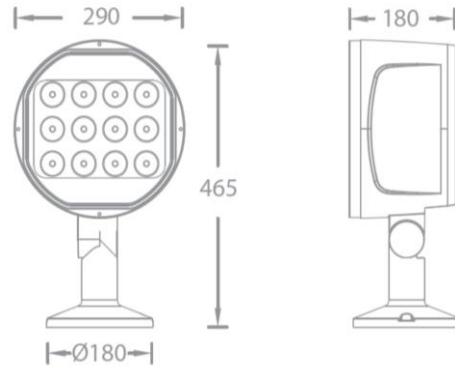

Line Drawing

Product Description

PANTHER series floodlights are professional LED floodlights designed by WAC for high-end outdoor lighting places. They have the perfect and simple appearance of WAC design, fully integrating aerodynamics principles, and utilizing Effective heat dissipation, extending the lifespan of LED lighting fixtures. Equipped with a breathing valve, it can effectively balance the internal and external air pressure to prevent condensation. The low-key contour design and high-performance optical performance highlight the environment more, PANTER series The lighting fixtures come in various sizes and are equipped with the latest LED technology. It can precisely adjust the rotation in both vertical and horizontal directions. Can be applied to places such as building facades or landscape projections.

Product Features

- Body Material: Aluminum alloy die-casting
- Optical System: PMMA Lens
- Finish: Static electricity powder coating
- Adjustable Angle: Vertical direction up 90 °, down 30 °,
- Accessories: /
- Certification: CCC
- IP Rating: IP65
- Insulation Level: Class I
- Operating Temperature: -20°C~50°C

Product Specifications

- Light source: High Power
- Light power: 67.2W
- Source Lm: RGBW 3000K 3926lm ;
  RGBW 4000K 3494lm ;
  RGBW 6000K 3494lm
- LED Lifetime: >50000h-L70 /B10-Ta25°C(LM-80/TM-21)
- CCT/CRI: 3000K / 4000K / 6000K , Ra 80
- SDCM: 5 SDCM
- Input: 220V/AC、50/60Hz
- Dimming: DMX512
- Net Weight: 14.2 Kg without packing

Order Model

Model	Power (W)	LEDs (quantity)	Max Lumens (lm)	Control Systems	Beam	CCT	Finish
EP7SI-070	70(Max)	12	2808 (RGBW 3000K)	ML DMX512 Dimming 220V/AC Power Supply	1 16°	F30 RGBW (W3000K)	BK Black
					2 25°	F40 RGBW (W6000K)	
					3 35°	F60 RGBW (W6000K)	

Example : DDT21-LD08E-230SWT

WAC Lighting
www.waclighting.com (US)
www.waclighting.com.cn (China)

Headquarters
44 Harbor Park Drive • Port Washington, NY
Phone (516) 515.5000 • Fax (516) 515.5050

WAC Lighting(Shanghai)
14,Lane 299, Bi Sheng Road, Shanghai 201204,China
Phone (86.21) 3393.3558 • Fax (86.21) 3362.1598

WAC Lighting reserves the right to periodically design and update products. 2024-01-25