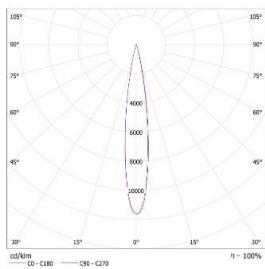

Product Specifications

- Light source: High Power
- Light power: 67.2W
- Source Lm: RGBW 3000K 3926lm ;
RGBW 4000K 3494lm ;
RGBW 6000K 3494lm
- LED Lifetime: >50000h-L70 /B10-Ta25°C(LM-80/TM-21)
- CCT/CRI: 3000K / 4000K / 6000K , Ra 80
- SDCM: 5 SDCM
- Input: 220V/AC、50/60Hz
- Dimming: DMX512
- Net Weight: 14.2 Kg without packing

LIGHT DISTRIBUTION CURVE @ 3000K DATA

MODEL :	EP7SI-070ML-1F30BK
BEAM ANGLE :	15.2°
POWER :	108W(MAX)
LUMENS :	2808lm
CBCP :	/
EFFICACY :	39.96lm/W

PANTHER - MODEL: EP7LI-108

Spot Luminaires

WAC

PROJECT :

TYPE :