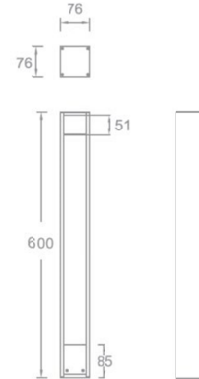

GATE - MODEL: EBA406

Bollard Luminaires

WAC

PROJECT:

TYPE:

Product Image

Line Drawing

Product Description

Product Features

- Body Material: Reinforced aluminum extruded lamp post
- Optical System: Frosted optical tempered glass
- Finish: Static electricity powder coating
- Projection Direction: /
- Accessories: Stainless steel base fixation
- Certification: CQC
- IP Rating: IP65
- Insulation Level: Class I
- Operating Temperature: -20°C~50°C

Product Specifications

- LED Type: SMD
- LED Power: 5W (Max)
- Source Lm: 2700K 480lm ;3000K 520lm;4000K 560lm
- LED Lifetime: >50000h-L70 /B10-Ta25°C(LM-80/TM-21)
- CCT/CRI: 2700K,Ra90 / 3000K,Ra90 / 4000K,Ra90
- SDCM: 3 SDCM
- Input: 220V/AC, 50/60Hz
- Dimming: ON-OFF
- Net Weight: ≈2.1Kg without packing

Order Model

Model	Height (mm)	Power (W)	Max Lumens (lm)	Control Systems	Beam Direction	Module	CCT	Finish
EBA406-06	600	5 (Max)	119	EL ON-OFF 220V/AC Power Supply	D Double	A Optica Module A	27 2700K 30 3000K 40 4000K	BK Black BZ Bronze